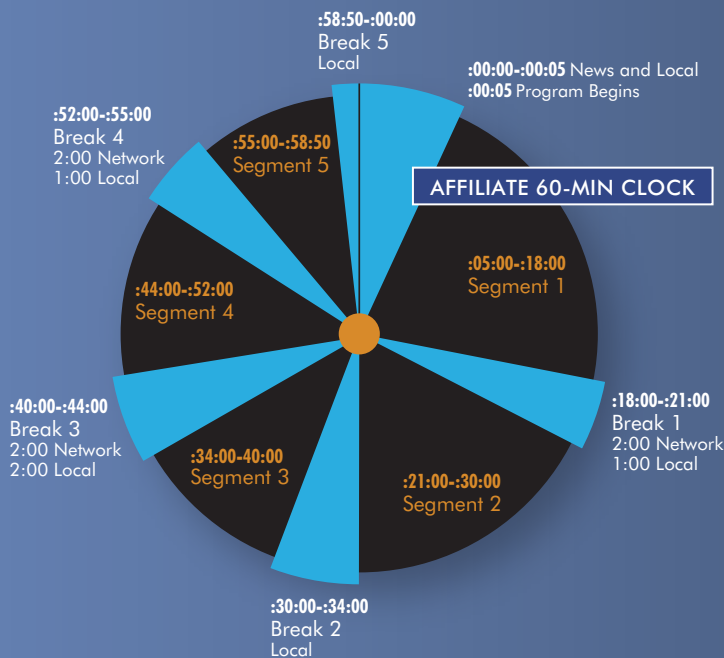

TheChristianOutlook is a nationally syndicated weekend program that covers everything from the news and theology to politics and popular culture.

HOSTED BY JANET MEFFERD, TheChristianOutlook:

- Features interviews with today's top Christian thinkers and Bible teachers
- Draws from the best Christian talk show talent across the country
- Sorts through a myriad of issues in a way that honors the Christian faith of today's listeners
- Provides Christ-centered, intelligent, Biblical responses to our nation's economic, moral, and spiritual crises

SATELLITE INFORMATION

60-Minute Feeds:
Friday, 9P (EST) on AMC-3, SR5
Saturday, 6A (EST) on AMC-3, SR5
Saturday, 2A (EST) on AMC-8, SRN XDS

30-Minute Feeds:
Friday, 10P (EST) on AMC-3, SR5
Saturday, 5:30A (EST) on AMC-3, SR5

SPOT BREAKS

SRN will feed five minutes of network spots in the one-hour program as follows: 2-minutes (in 4-minute Break 1) at 17 minutes; 2-minutes (in 4-minute Break 3) at 40 minutes; and 1-minute (in 3-minute Break 4) at 52 minutes. Stations will need to fill remaining time with local spots. If there is no local inventory SRN will cover with additional spots.