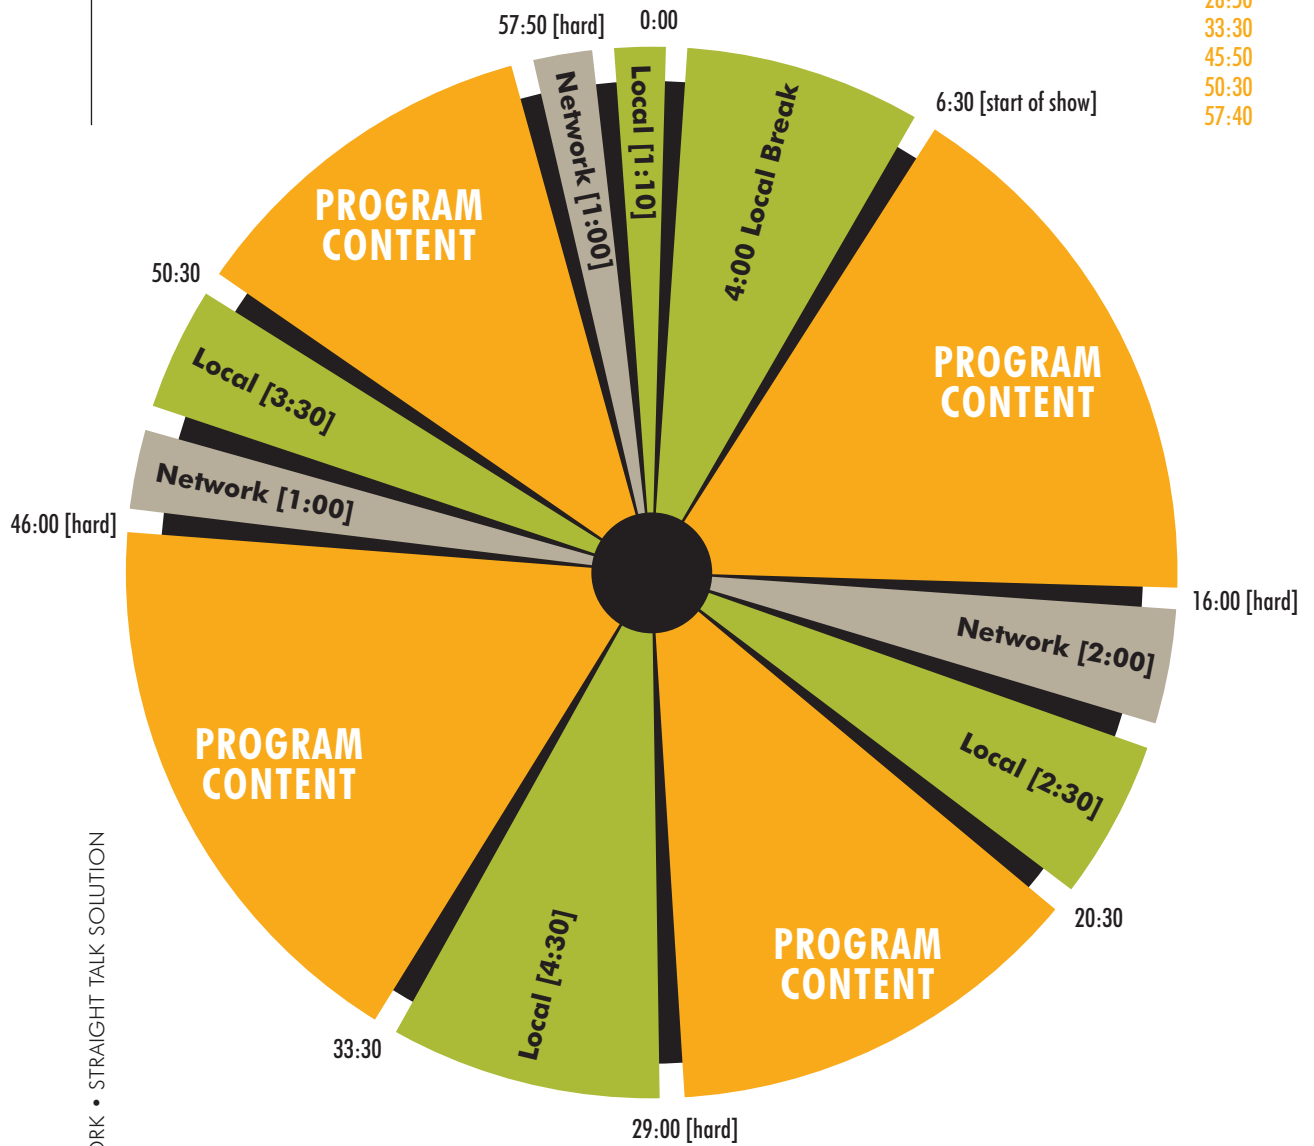

DLS the david lawrence show

10 Second Music Ramp for local affiliate liner at the beginning and end of each PROGRAM CONTENT segment:

06:30
15:50
20:30
28:50
33:30
45:50
50:30
57:40

THE SALEM RADIO NETWORK • STRAIGHT TALK SOLUTION

25HzT ONES PROVIDED — ALL LOCAL INVENTORY IS COVERED WITH NATIONAL BONUS AND MAKEGOODS

THE DAVID LAWRENCE SHOW

LIVE 10PM-1AM EASTERN / MONDAY THROUGH SATURDAY • SATELLITE INFORMATION: GE-8 Starguide III, channel DGNNET (left)

REFEED: 10PM-1AM EASTERN / SUNDAY • SATELLITE INFORMATION: GE-8 Starguide III, channel DGNNET (left)

REFEED: 1AM-4AM EASTERN / MONDAY THROUGH SUNDAY • SATELLITE INFORMATION: GE-8 Starguide III, channel DGNNET (left)