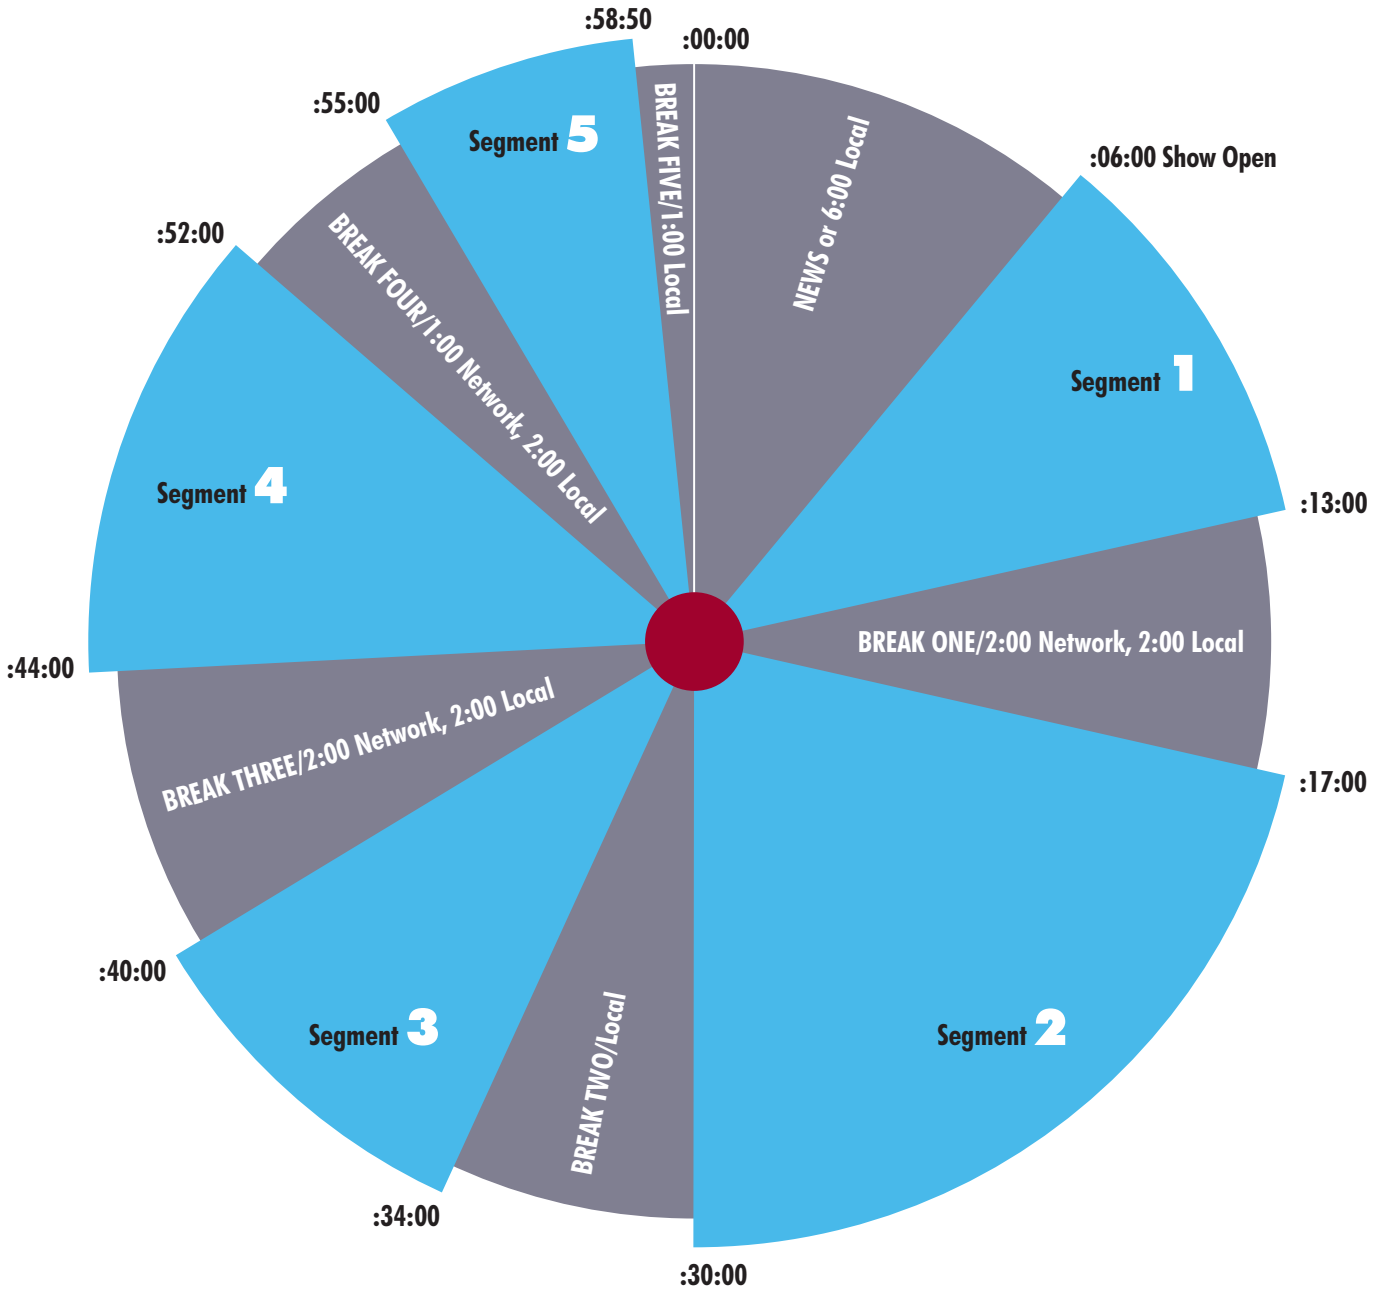

JOHN PEROEYA
VP/GM, KWRD-FM
Christian Talk in Dallas-Ft. Worth

www.janetmefferd.com

the Janet Mefferd SHOW

SALEM RADIO NETWORK

Christ-Centered Conversation

Janet Mefferd has worked in Christian radio for more than 20 years: heard nationwide as anchor of SRN News, broadcast on WYLL/Chicago, KCFA/Anchorage, and KICY/Nome. Prior to joining SRN full-time, she hosted the weekday afternoon drive talk show on The Word 100.7FM in Dallas-Ft. Worth. The Janet Mefferd Show is now on over 100 radio stations across the nation including Chicago, Atlanta, Louisville, Orlando, and San Antonio.

Cutting-Edge Commentary

Broadcaster, journalist for the Dallas Morning News and other major publications, and mother of 4, Janet takes a Christ-centered look at the world

every day with a fast-paced program tackling the issues that impact your station's listeners. All with top newsmaking guests and the no-holds-barred style of speaking truth in love.

Helping Build Your Audience While Advancing the Kingdom

The Janet Mefferd Show resets traditional "talk shows" on Christian radio to engage Christian bloggers, ministry leaders, top theologians, and your station's listeners in a compelling daily conversation that emphasizes classical Biblical doctrine and breaking issues impacting the church and your world.

FOR MORE INFORMATION CONTACT [Kelli DeShan](mailto:kelli@srn.com) at 972.707.6882

the Janet Mefferd SHOW

- Live Monday–Friday 2–5PM EST
- Weekend Best Of Shows Saturday 2–5PM, Sunday 2–5PM
- AMC–3 Satellite / SR–3
- 5 Minute National Barter
- Customized Promos, Liners and Bumpers Updated As Needed