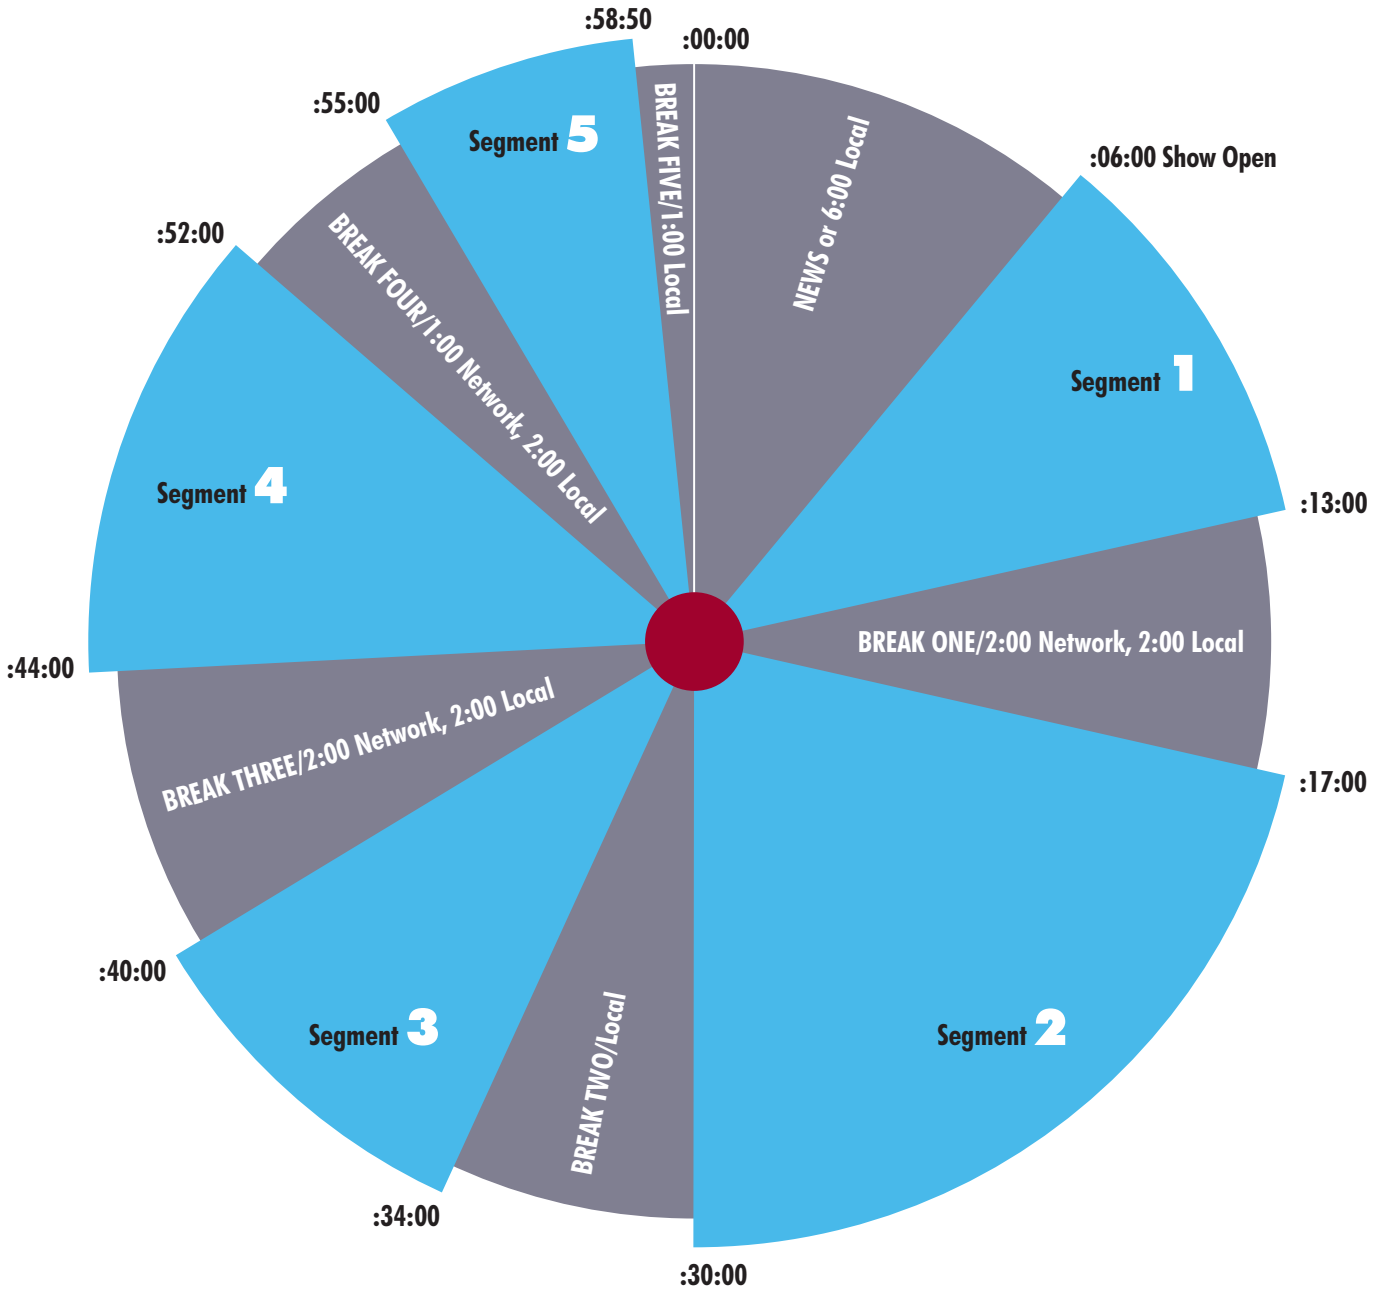

### **Helping Build Your Audience While Advancing the Kingdom**

The Janet Mefferd Show resets traditional "talk shows" on Christian radio to engage Christian bloggers, ministry leaders, top theologians, and your station's listeners in a compelling daily conversation that emphasizes classical Biblical doctrine and breaking issues impacting the church and your world.

# the Janet Mefferd SHOW

- Live Monday–Friday 2–5PM EST
- Weekend Best Of Shows Saturday 2–5PM, Sunday 3–5PM
- AMC–3 Satellite / SR–3
- 5 Minute National Barter
- Customized Promos, Liners and Bumpers Updated As Needed