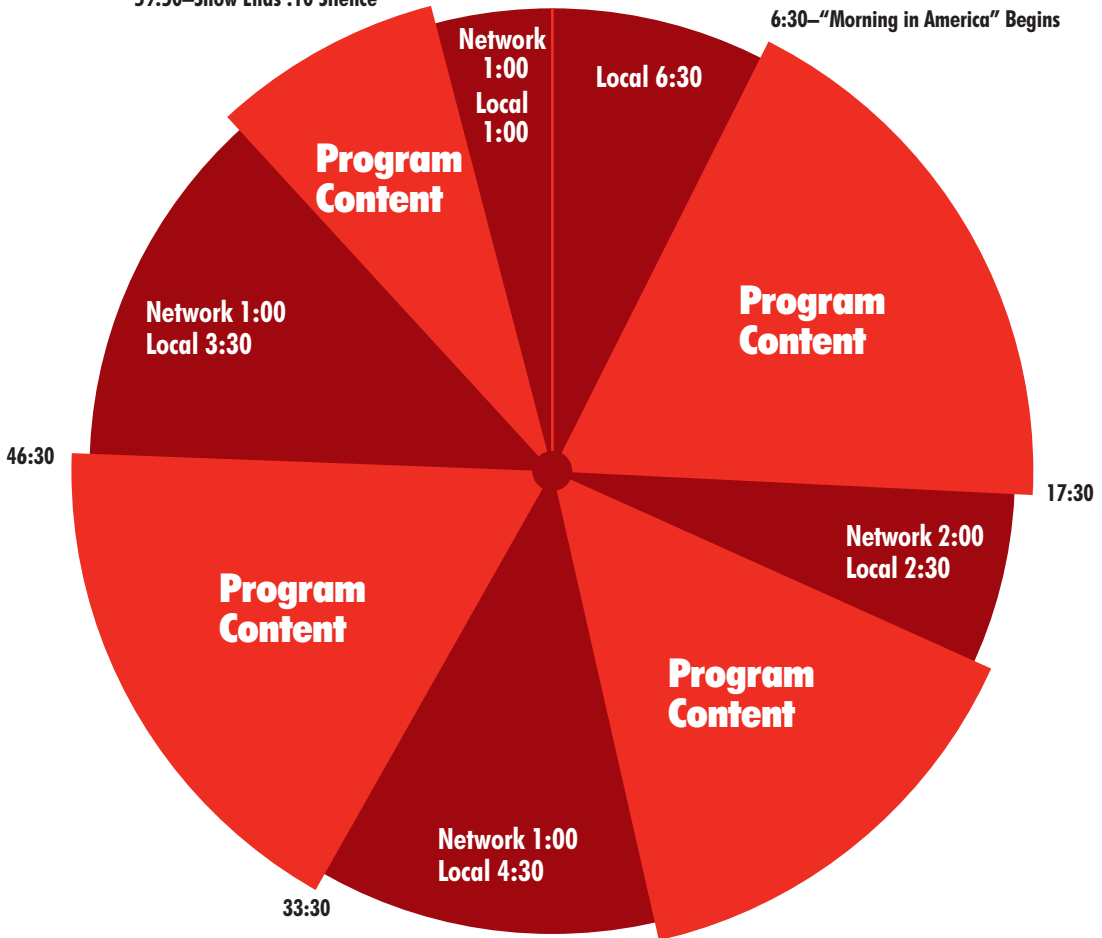

57:35—Hard Break
57:37—Network 1:00
58:37—Network Outcue
58:50—Closure Triggers Local Break 1:00
59:50—Show Ends :10 Silence

6:30—"Morning in America" Begins

27:40—Hard Break
27:47—Network 1:00
28.47—Network Outcue
29:00—Closure Triggers Local Break 4:30