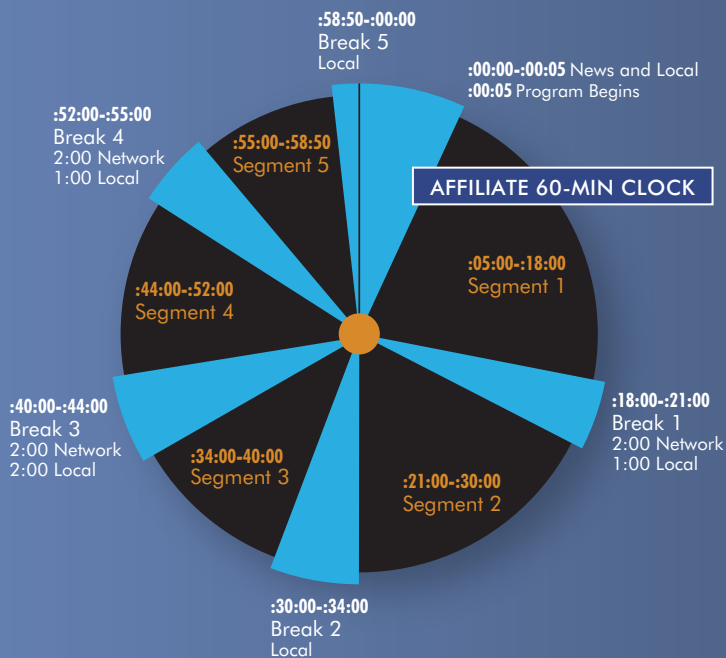

TheChristianOutlook is a nationally syndicated weekend program that covers everything from the news and theology to politics and popular culture.

HOSTED BY JANET MEFFERD, TheChristianOutlook:

- Features interviews with today's top Christian thinkers and Bible teachers
- Draws from the best Christian talk show talent across the country
- Sorts through a myriad of issues in a way that honors the Christian faith of today's listeners
- Provides Christ-centered, intelligent, Biblical responses to our nation's economic, moral, and spiritual crises

SATELLITE INFORMATION

Feed Times:
Saturday, 1a-2a ET / AMC-3, SR5
Sunday, 4a-5a ET / AMC-3, SR5

SPOT BREAKS

SRN will feed five minutes of network spots in the one-hour program as follows: 2-minutes (in 4-minute Break 1) at 17 minutes; 2-minutes (in 4-minute Break 3) at 40 minutes; and 1-minute (in 3-minute Break 4) at 52 minutes. Stations will need to fill remaining time with local spots. If there is no local inventory SRN will cover with additional spots.