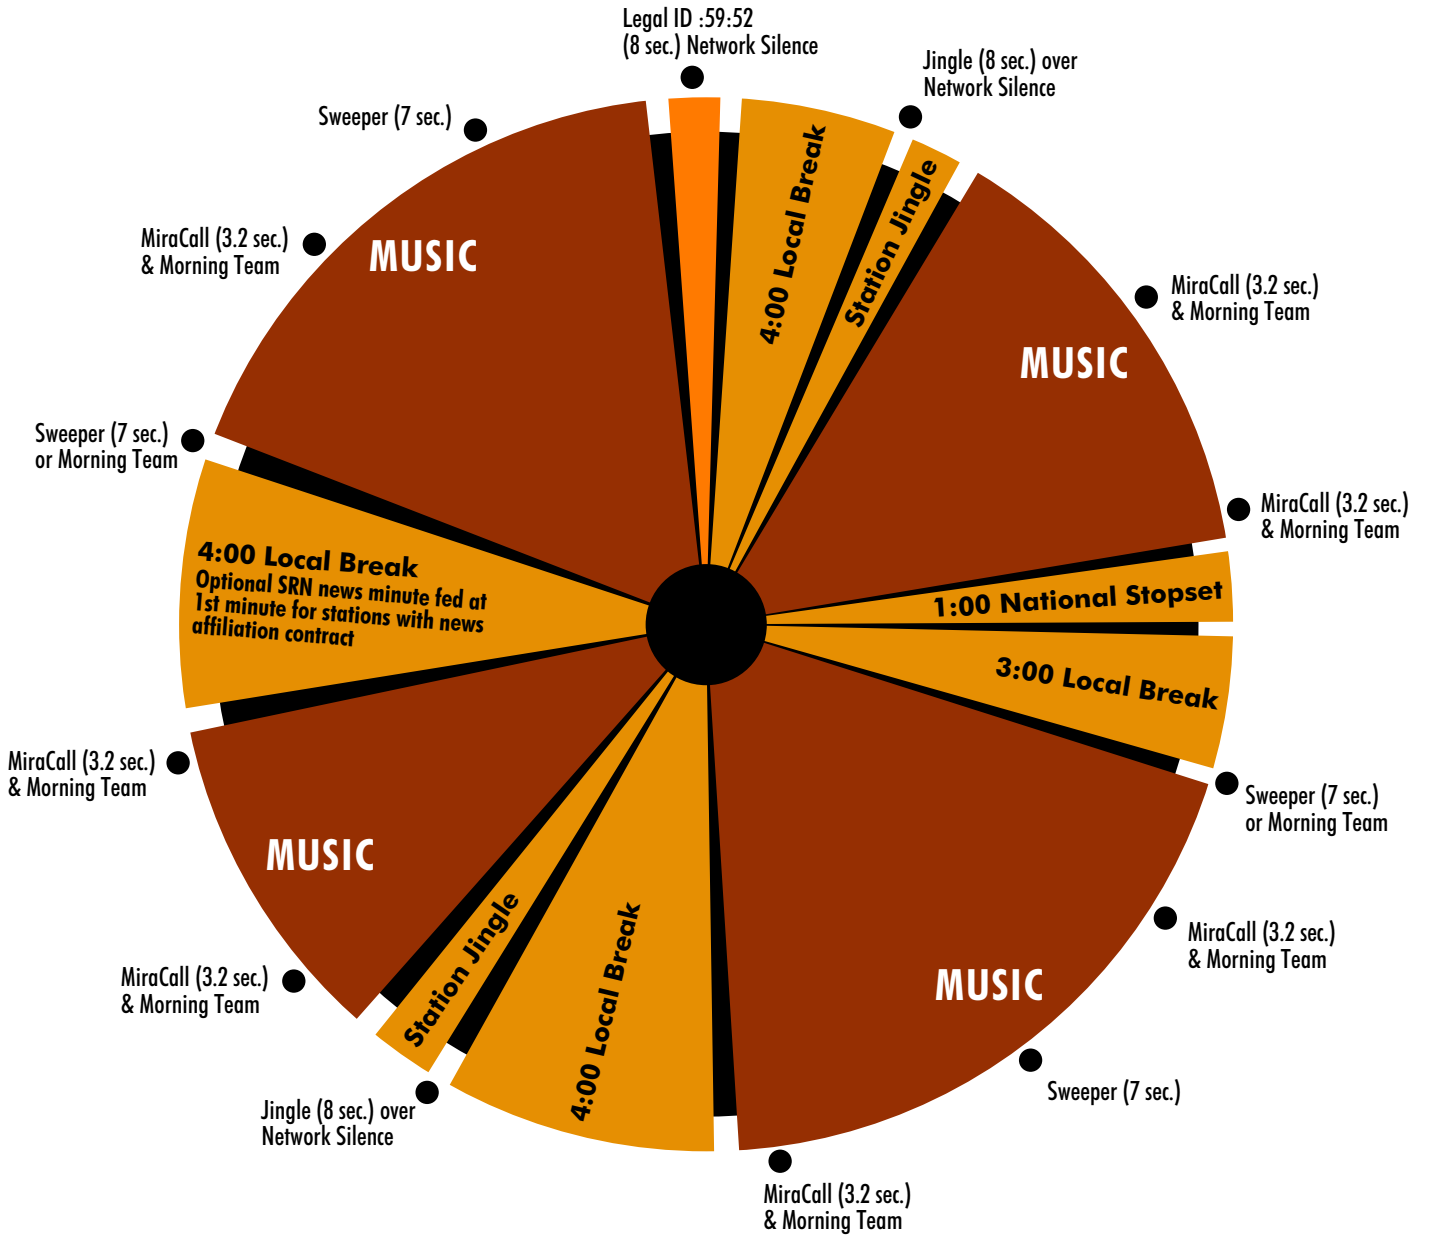

# CLOCK

Today's Christian Music

**Today's Christian Music**

**CONTACTS:**