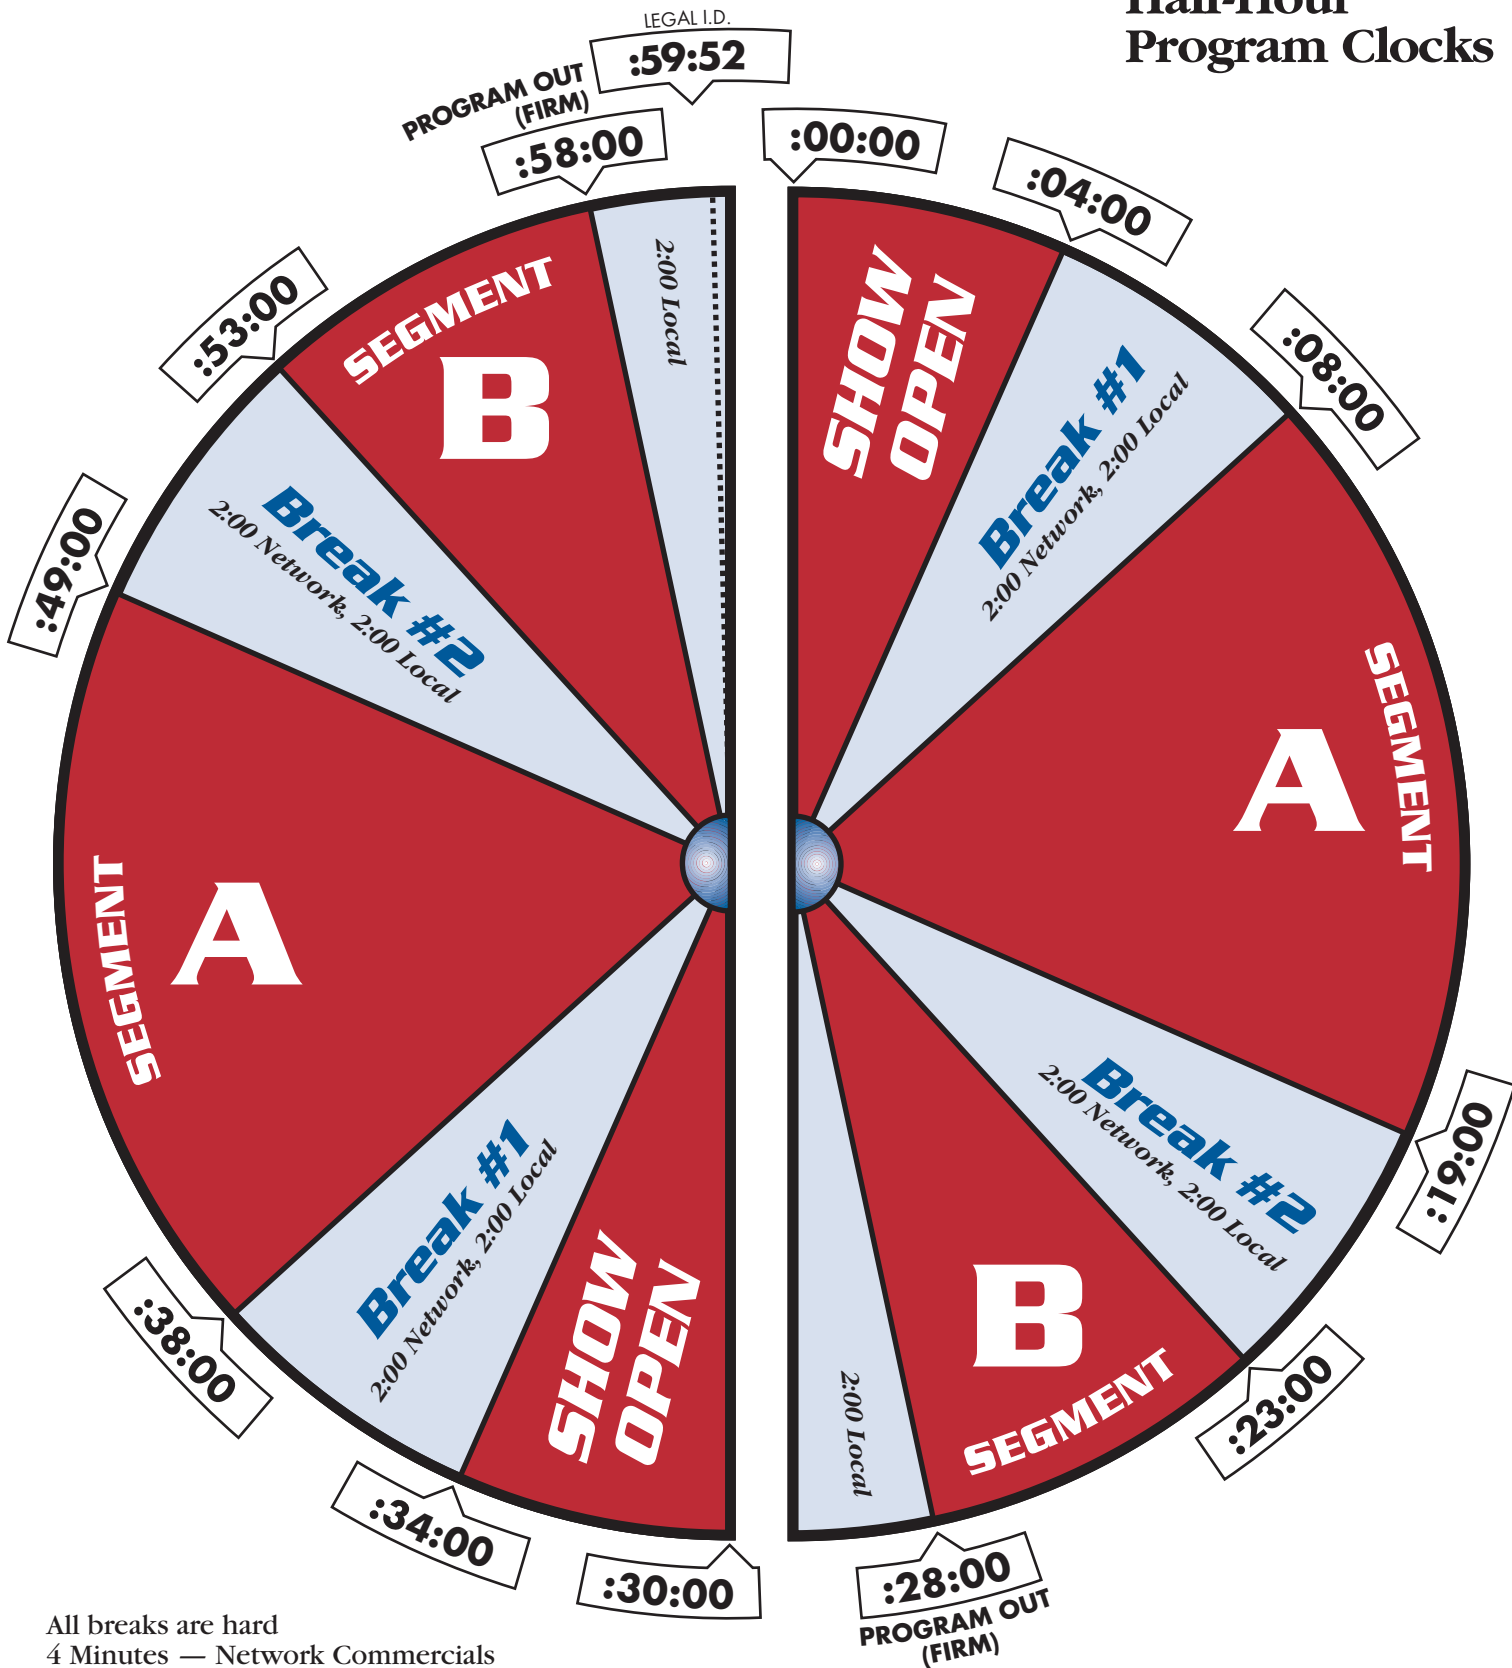

**Half-Hour  
Program Clocks**

All breaks are hard  
 4 Minutes — Network Commercials  
 4 Minutes — Local Availability  
 SRN will cover all local breaks with commercial inventory  
 25Hz Tones fire before local breaks