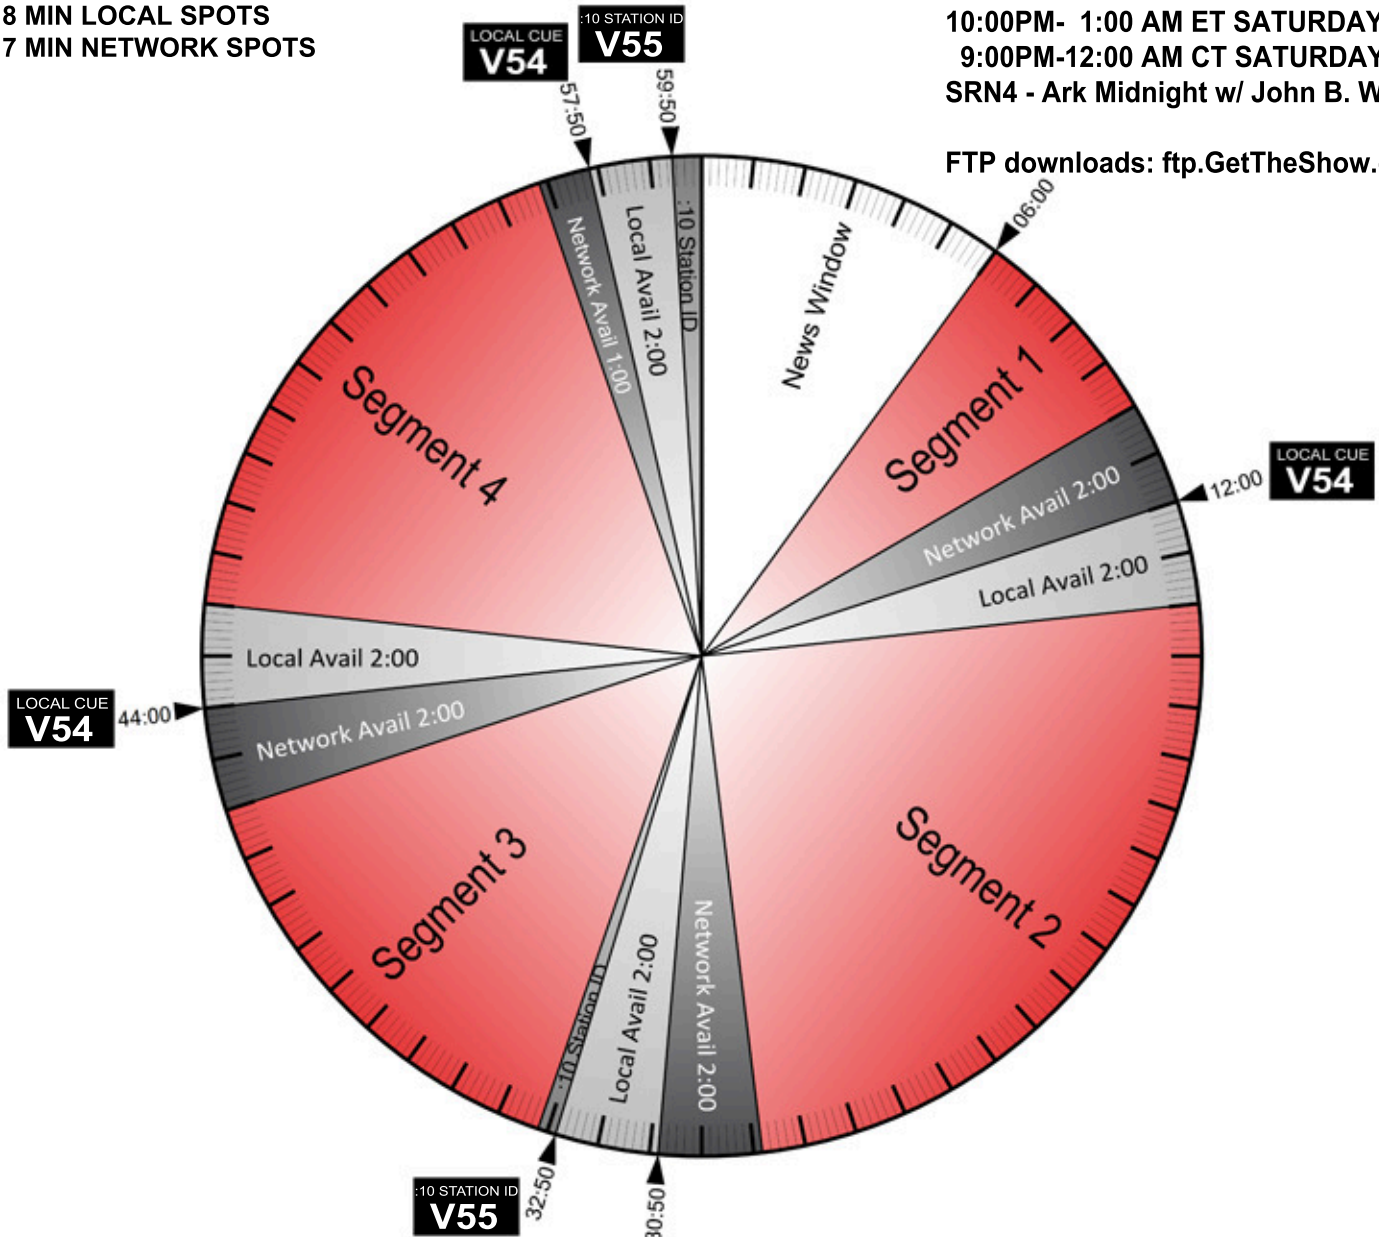

ARK MIDNIGHT

WITH JOHN B. WELLS

Program Clock

HOURS: 3 HOURS WEEKLY
8 MIN LOCAL SPOTS
7 MIN NETWORK SPOTS

XDS SATELLITE
10:00PM- 1:00 AM ET SATURDAY
9:00PM-12:00 AM CT SATURDAY
SRN4 - Ark Midnight w/ John B. Wells

FTP downloads: [ftp.GetTheShow.com](ftp://GetTheShow.com)

Stations with questions about XDS should call Salem Technical Support at 972-707-6870.
For programming questions about Ark Midnight contact Syndication Networks at 800-743-1988.

NOTES
All breaks are hard break times.