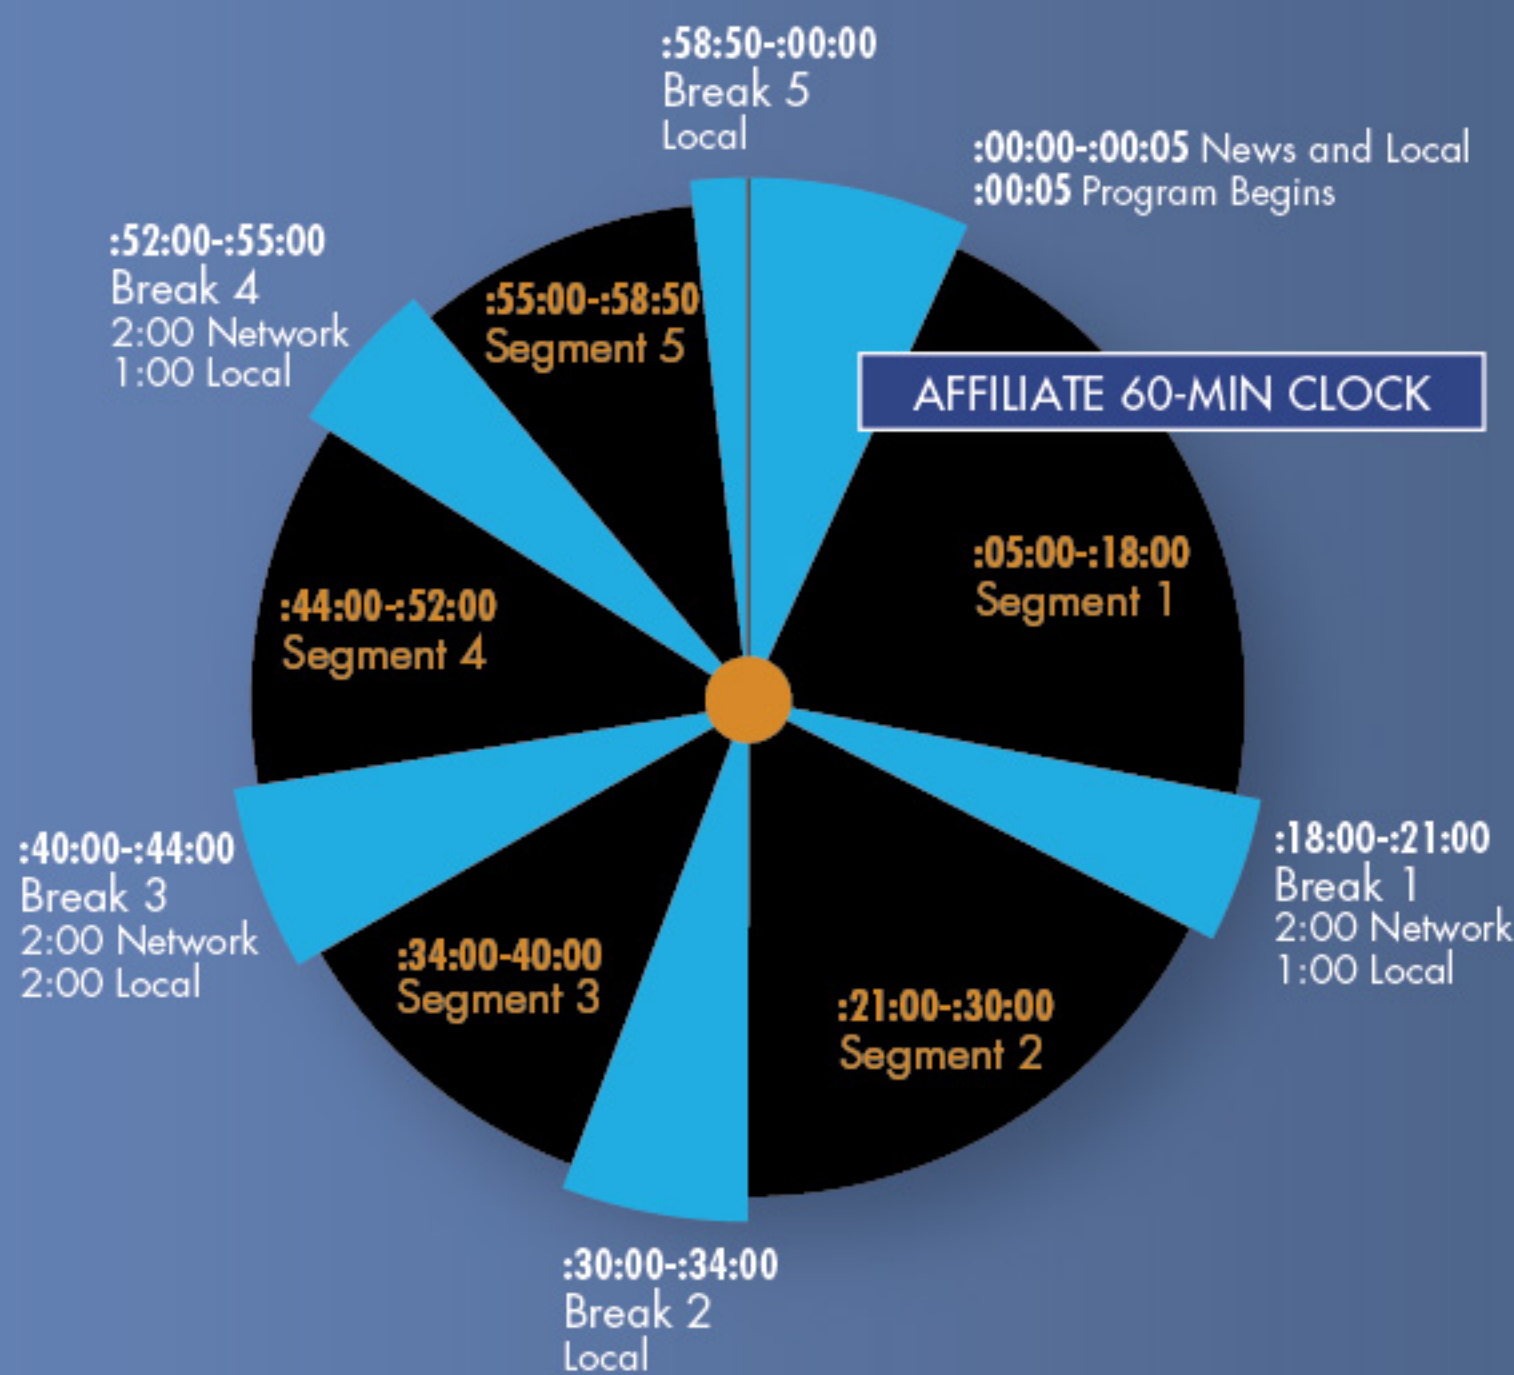

SATELLITE INFORMATION

Feed Times:
Saturday, 1a-2a ET / AMC-3, SR5
Sunday, 4a-5a ET / AMC-3, SR5

SPOT BREAKS

SRN will feed five minutes of network spots in the one-hour program as follows: 2-minutes (in 4-minute Break 1) at 17 minutes; 2-minutes (in 4-minute Break 3) at 40 minutes; and 1-minute (in 3-minute Break 4) at 52 minutes. Stations will need to fill remaining time with local spots. If there is no local inventory SRN will cover with additional spots.