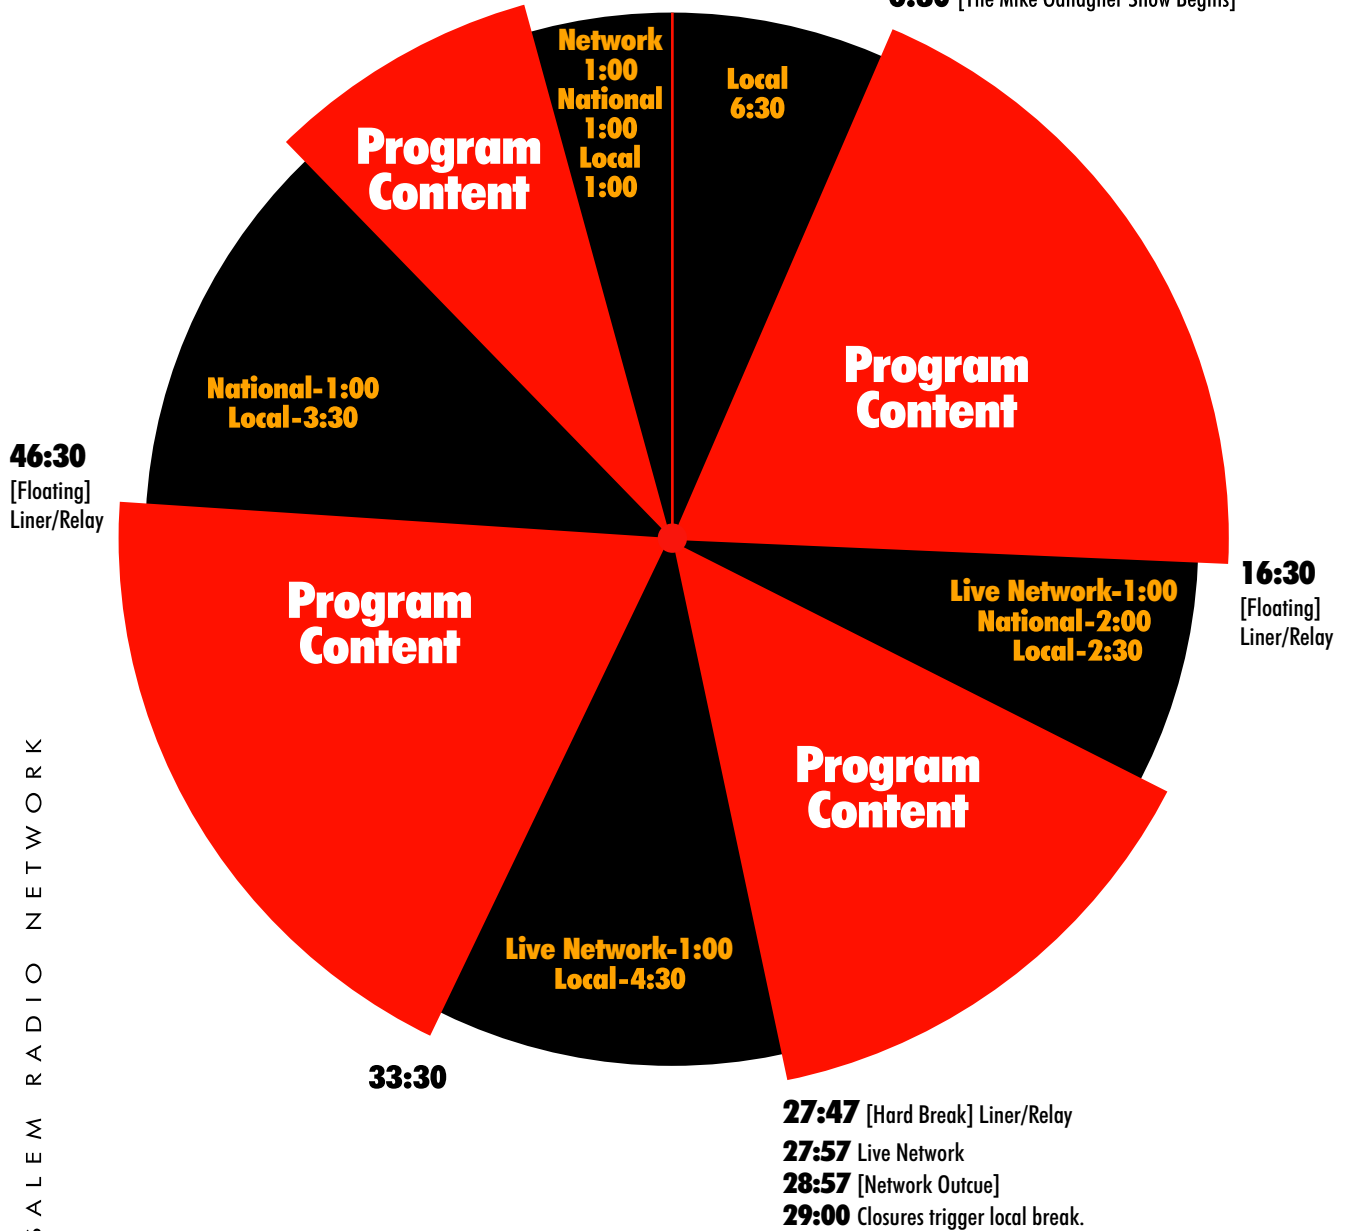

# MIKE GALLAGHER

S H O W

A C O N S E R V A T I V E • A C O M I C • A C U R I O U S C O M M E N T A T O R

**56:35** [Hard Break] Liner/Relay

**56:45** [Live Network-1:00]

**57:47** [Network Outcue]

**58:50** [Closure Triggers Local Break]

**0:00**

**6:30** [The Mike Gallagher Show Begins]

A F F I L I A T E C L O C K

SALEM RADIO NETWORK / STRAIGHT TALK SOLUTIONS