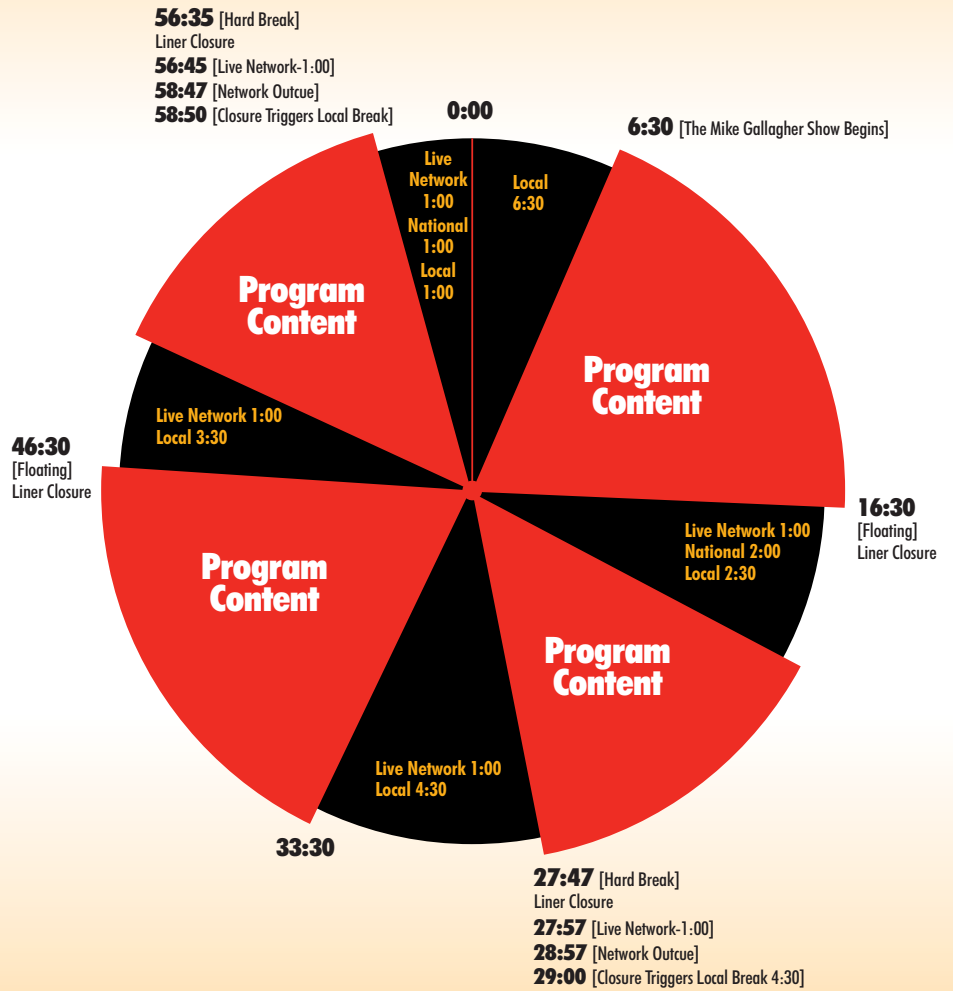

**MIKE
GALLAGHER**
S H O W

- A CONSERVATIVE
- A COMIC
- A CURIOUS COMMENTATOR

WEEKDAYS

LIVE

9AM-12 Noon ET

REFEED

12 Noon-6PM ET

Additional
refeeds
available.

S A L E M R A D I O N E T W O R K

AFFILIATE CLOCK

HOURS 1, 2, & 3