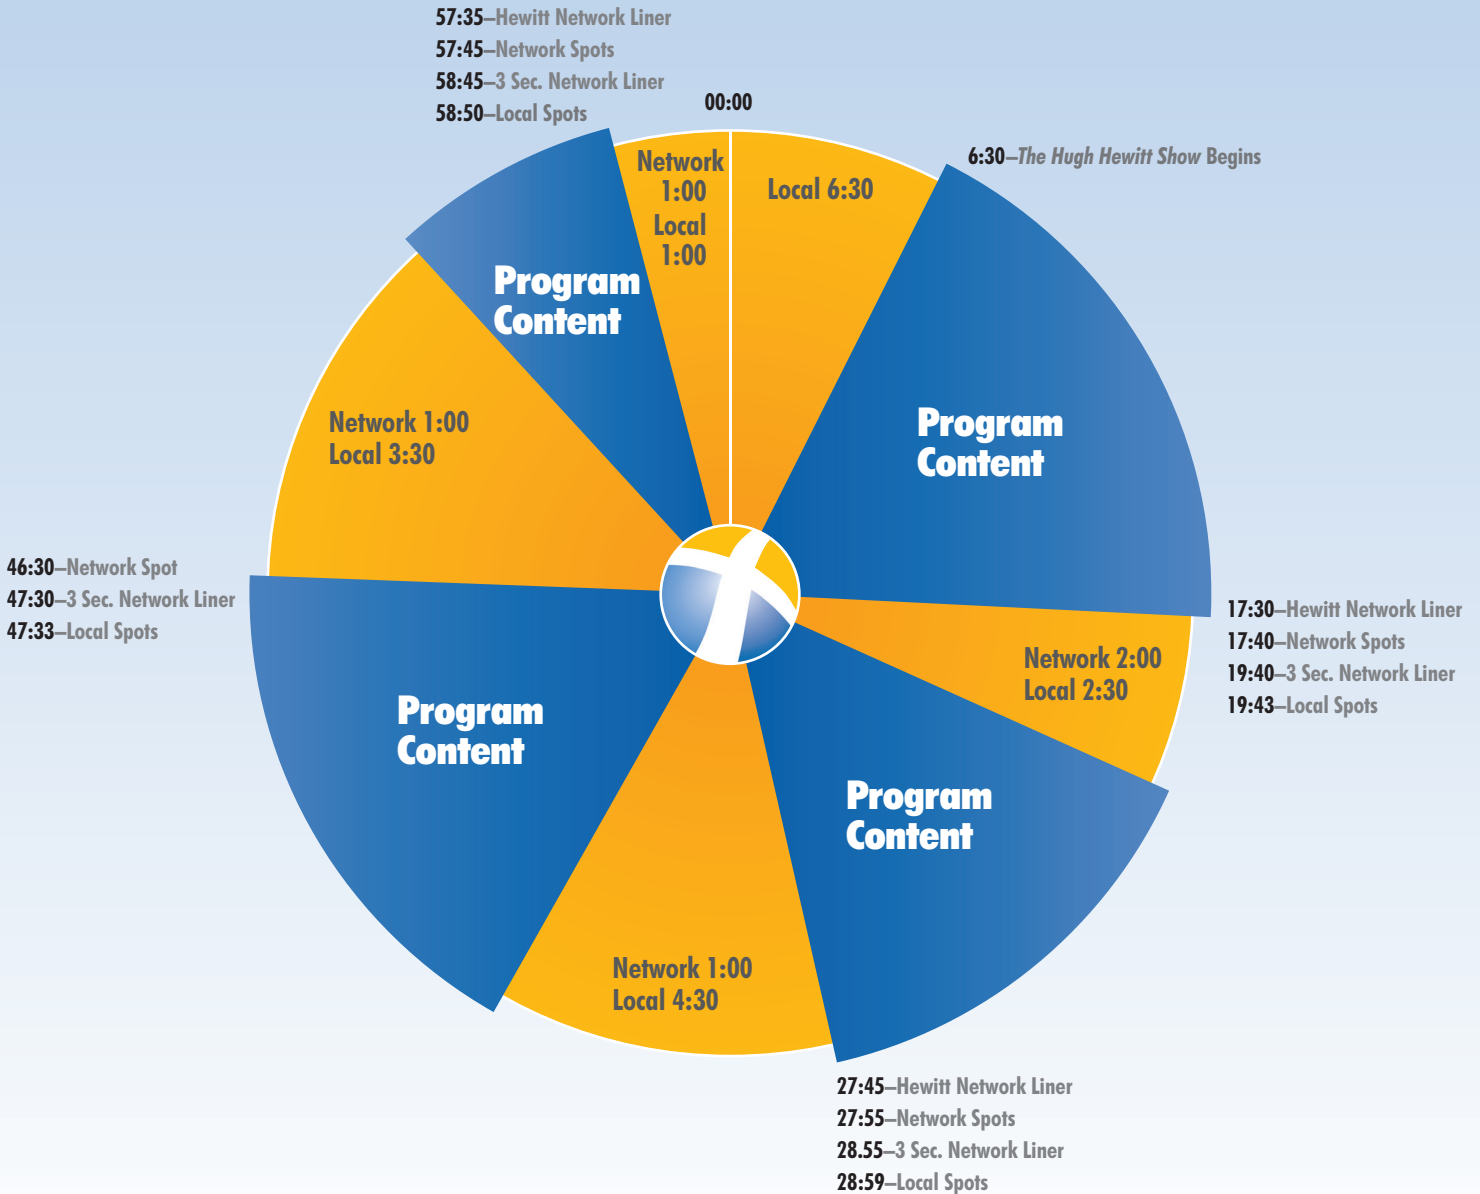

AFFILIATE CLOCK

the
**HUGH
HEWITT**
SHOW

6A–9A ET Weekday Mornings on Salem Radio Network

- Netcue T08 Relay Triggers Local Breaks
- Netcue T09 Station Liner Relays sent prior to breaks