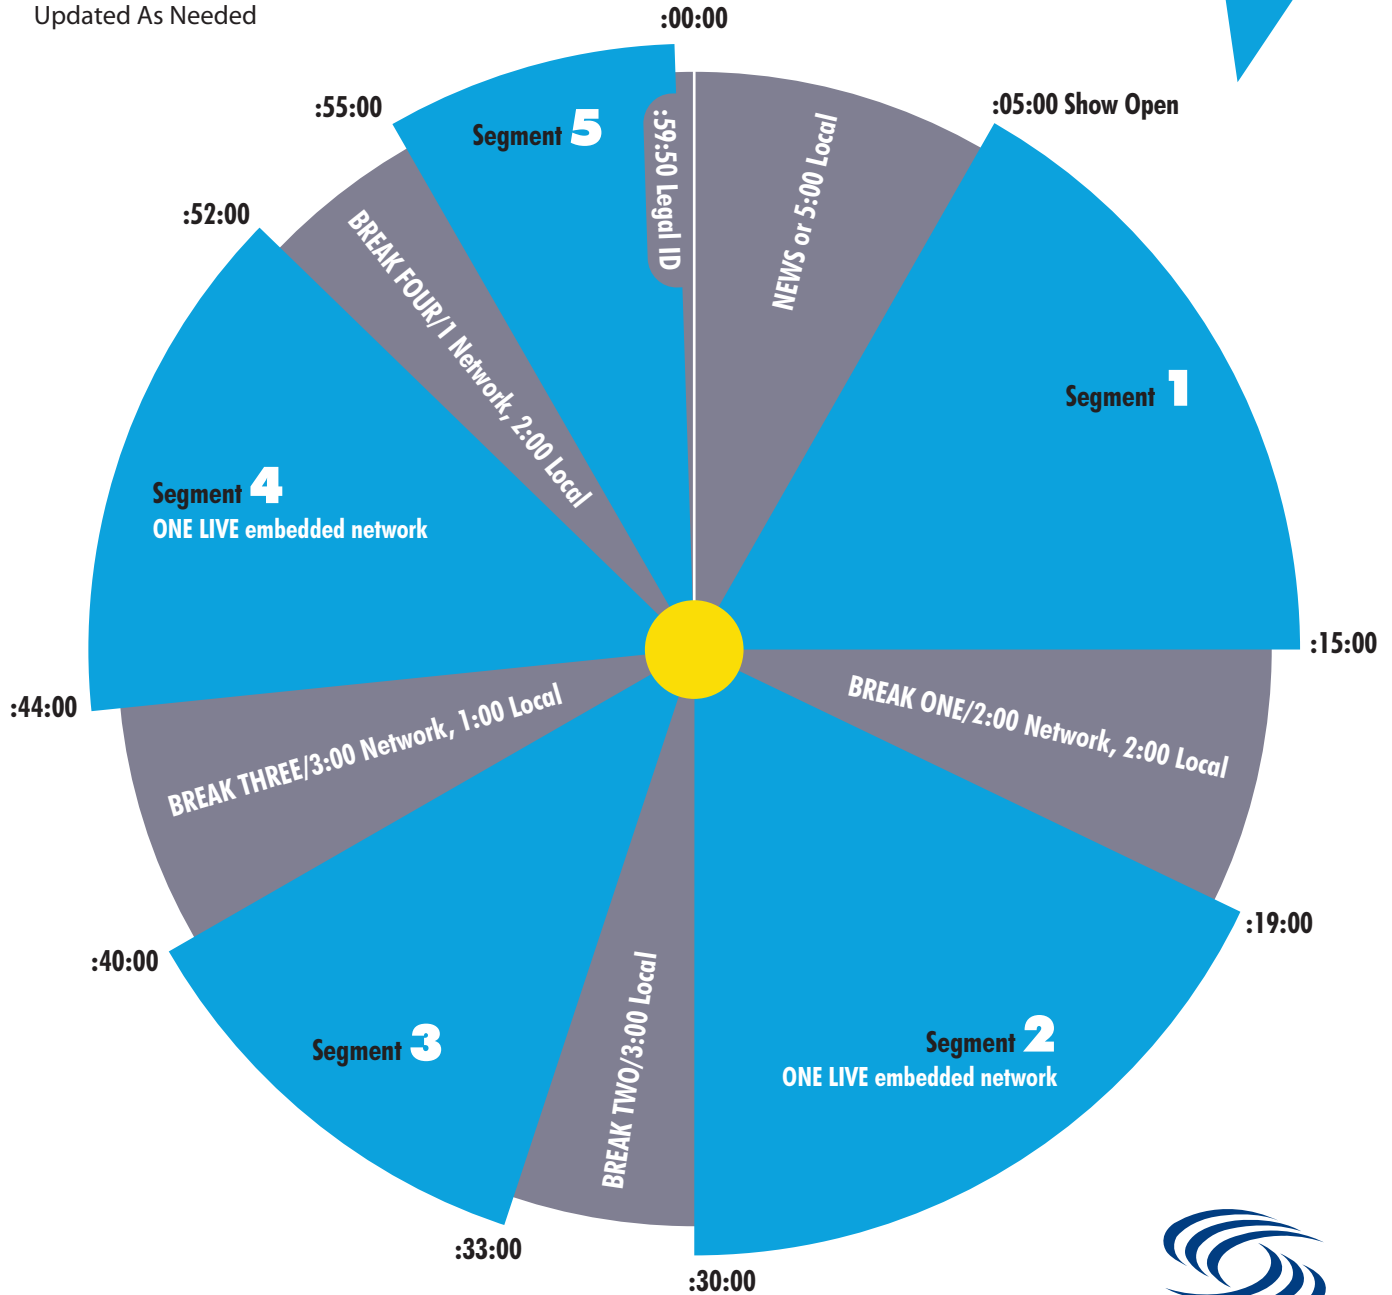

Listen 2–4 p.m. (Eastern time) weekdays  
Weekend “Best Of’s” available  
[www.ericmetaxas.com](http://www.ericmetaxas.com)

S A L E M R A D I O N E T W O R K

**FOR MORE INFORMATION CONTACT Kelli DeShan at 972.707.6882**

- Live Monday–Friday 2–4 p.m. EST
- Weekend Best Of Shows Saturday 2–5 p.m., Sunday 2–5 p.m.
- SES-2 Satellite / SR-3 and AMC-8 SRN XDS
- 6 Minute National Barter  
2 Minutes Embedded National
- Customized Promos, Liners and Bumpers  
Updated As Needed