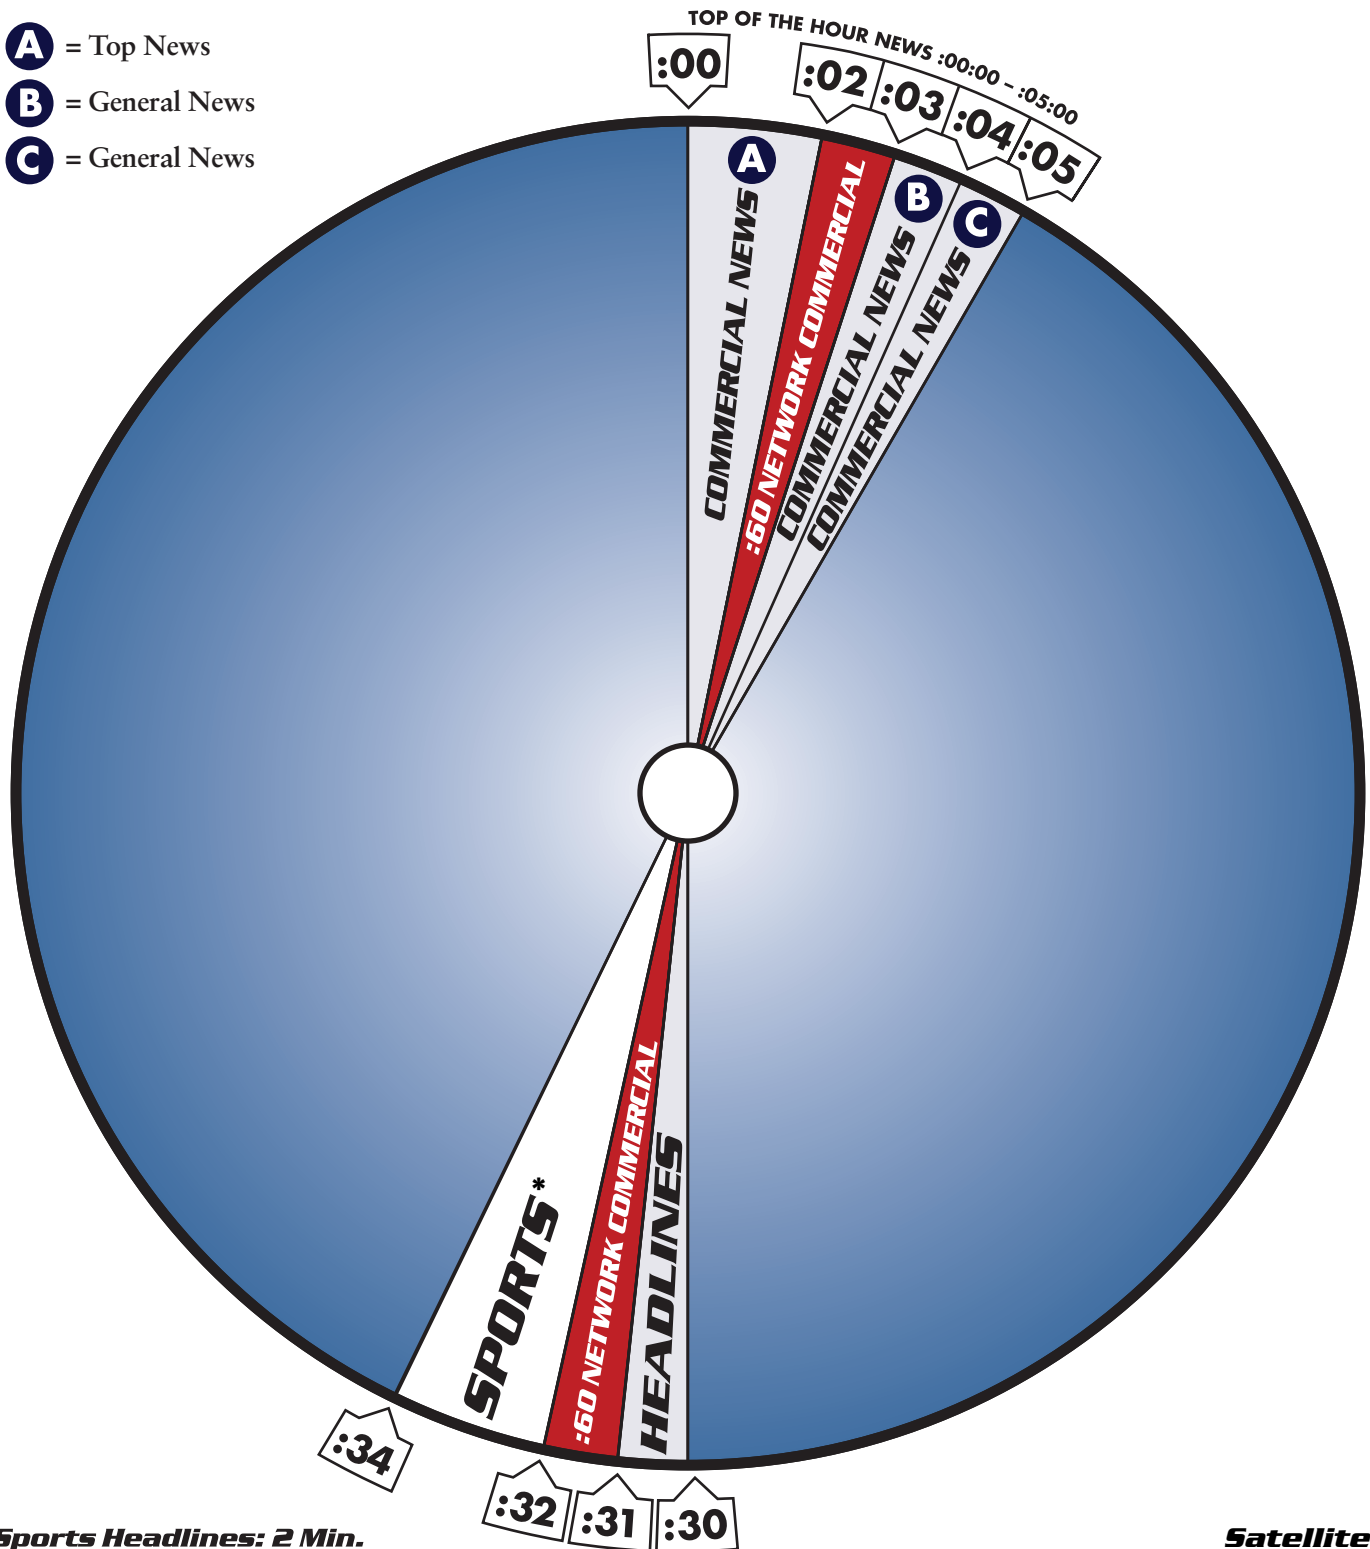

# SRN News

Salem Radio Network

General Market  
**AFFILIATE  
HOUR CLOCK**

- A** = Top News
- B** = General News
- C** = General News

**\*Sports Headlines: 2 Min.**

5:32 a.m.–11:32 a.m. ET  
Monday–Friday

8:32 a.m.–10:32 p.m. ET  
Saturday–Sunday

**Satellite:**  
AMC-8, XDS