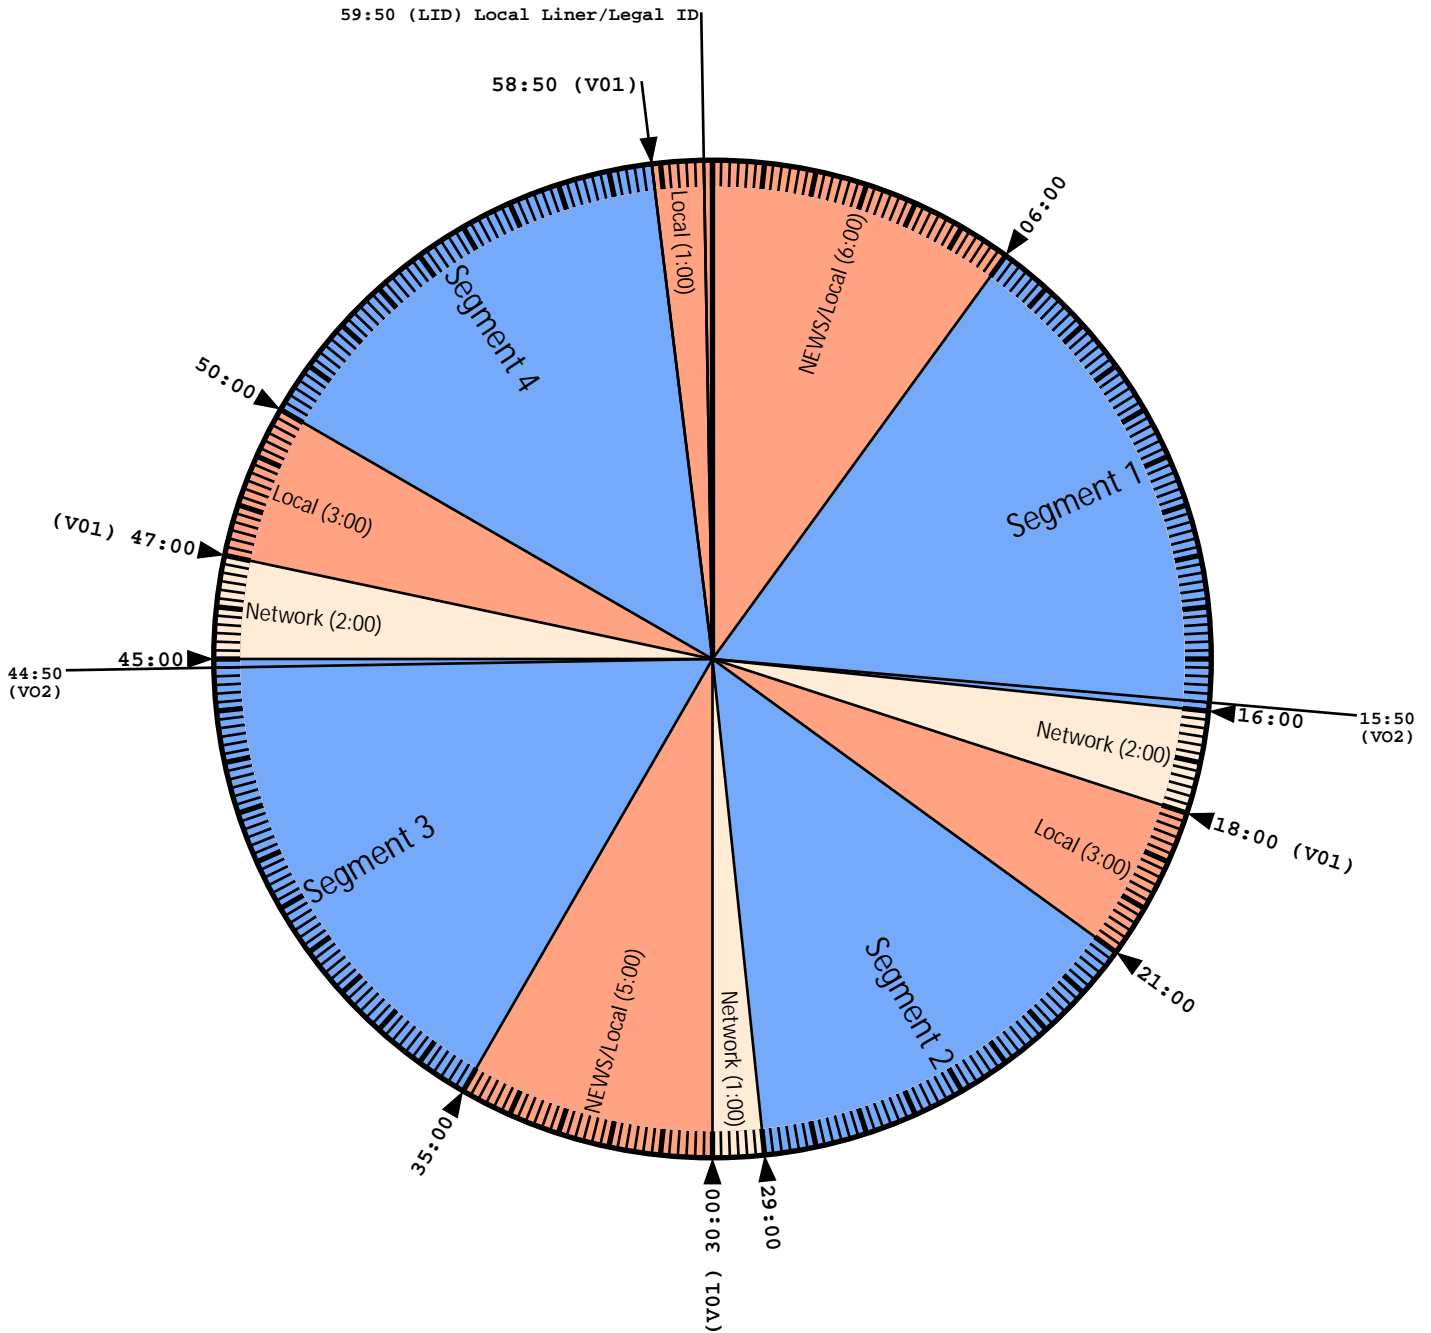

THE Dr. Claudia SHOW

LIVE - MON-FRI (3 Hours)
12-3 PM (ET) / 9 AM-12 PM (PT)

Satellite distribution via Salem Radio Network on Westwood One XDS platform.

Program name: 'SRN2 - Dr. Claudia Show'

Netcue V01 (Local Break)
Netcue V02 (:10 Local Liner)

Floating Breaks at 16:00 and 45:00
Hard Outs at 30:00 and 58:50

Local Breaks covered with PSA's and/or Network spots

TECHNICAL SUPPORT – 24 HOURS
Salem Radio Network
Network Operations / Dallas
Phone: 972-707-6870