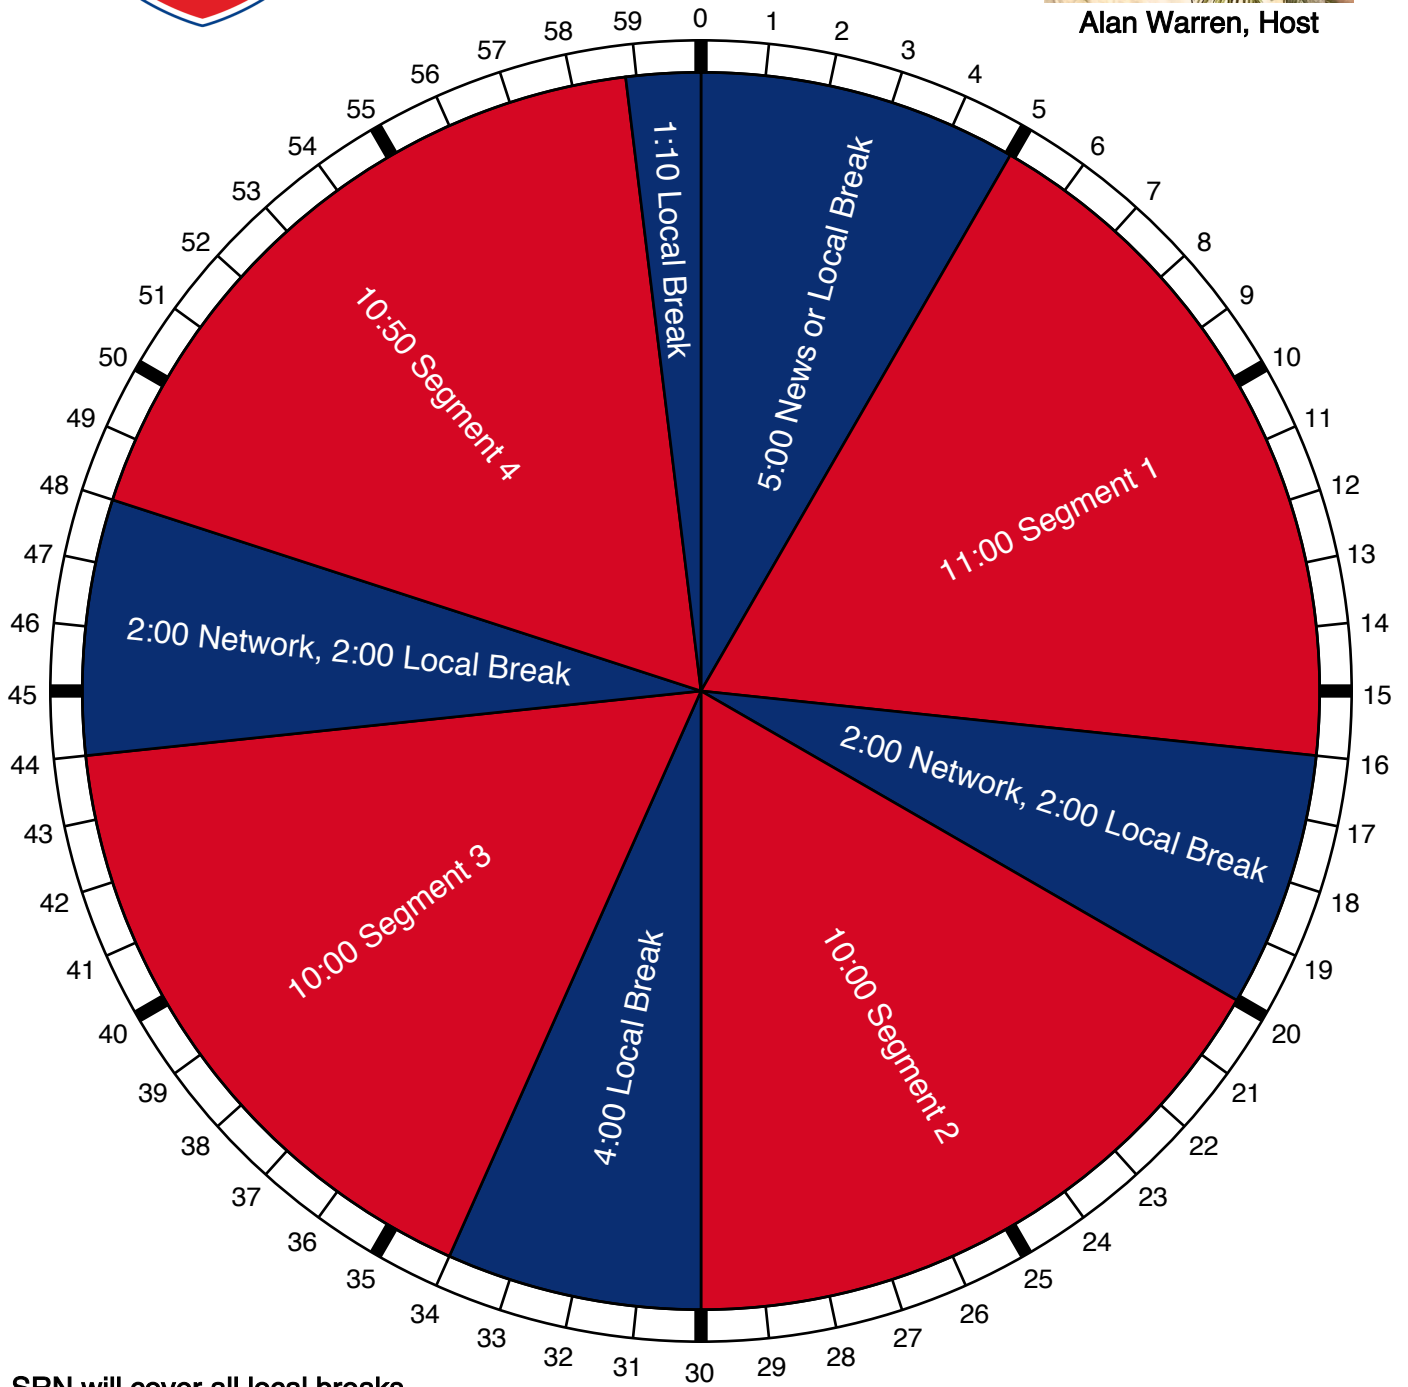

## AFFILIATE HOUR CLOCK

Alan Warren, Host

SRN will cover all local breaks  
with network commercial inventory

9x - Local Avails

5x - Five minutes of local news/  
commercials 4x - National Avails